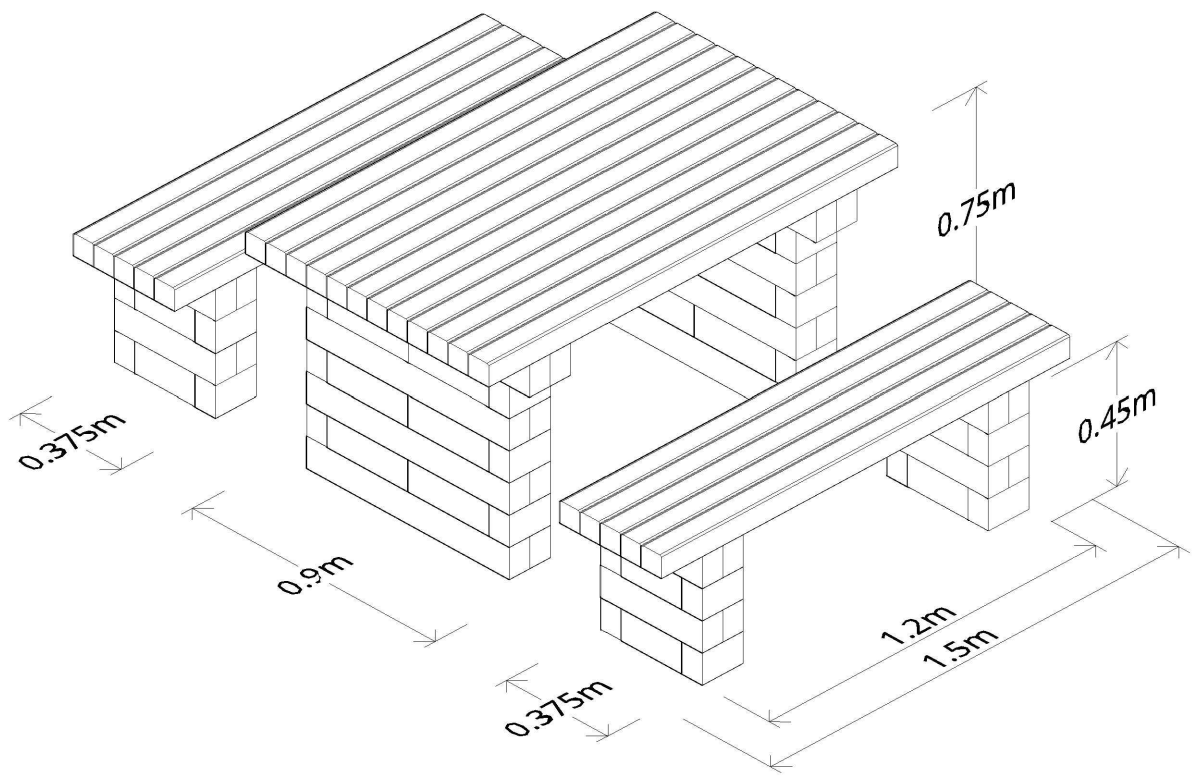

WOOD BLOCCX

LANDSCAPING

Dalness Picnic Table

DESCRIPTION

The Dalness Picnic Table is part of the WoodBlocX Street Furniture Range. A stylish and traditional timber picnic table, ideal for school playgrounds, parks and communal areas.

For a free bespoke design contact:
design@woodblocx.co.uk

DIMENSIONS

1500 x 1800 x 750 mm
Bespoke options available

NBS SPECIFICATION

Q50 Site/Street Furniture/Equipment Specification
205 Modular Raised Planters
System Outline
Product Reference - **WBX-042**

PRODUCT CAPPING OPTIONS

Standard (W 100 mm x H 50 mm)
Flush (W 75 mm x H 50 mm)

MATERIAL

Scottish pine
Available in Accoya® 